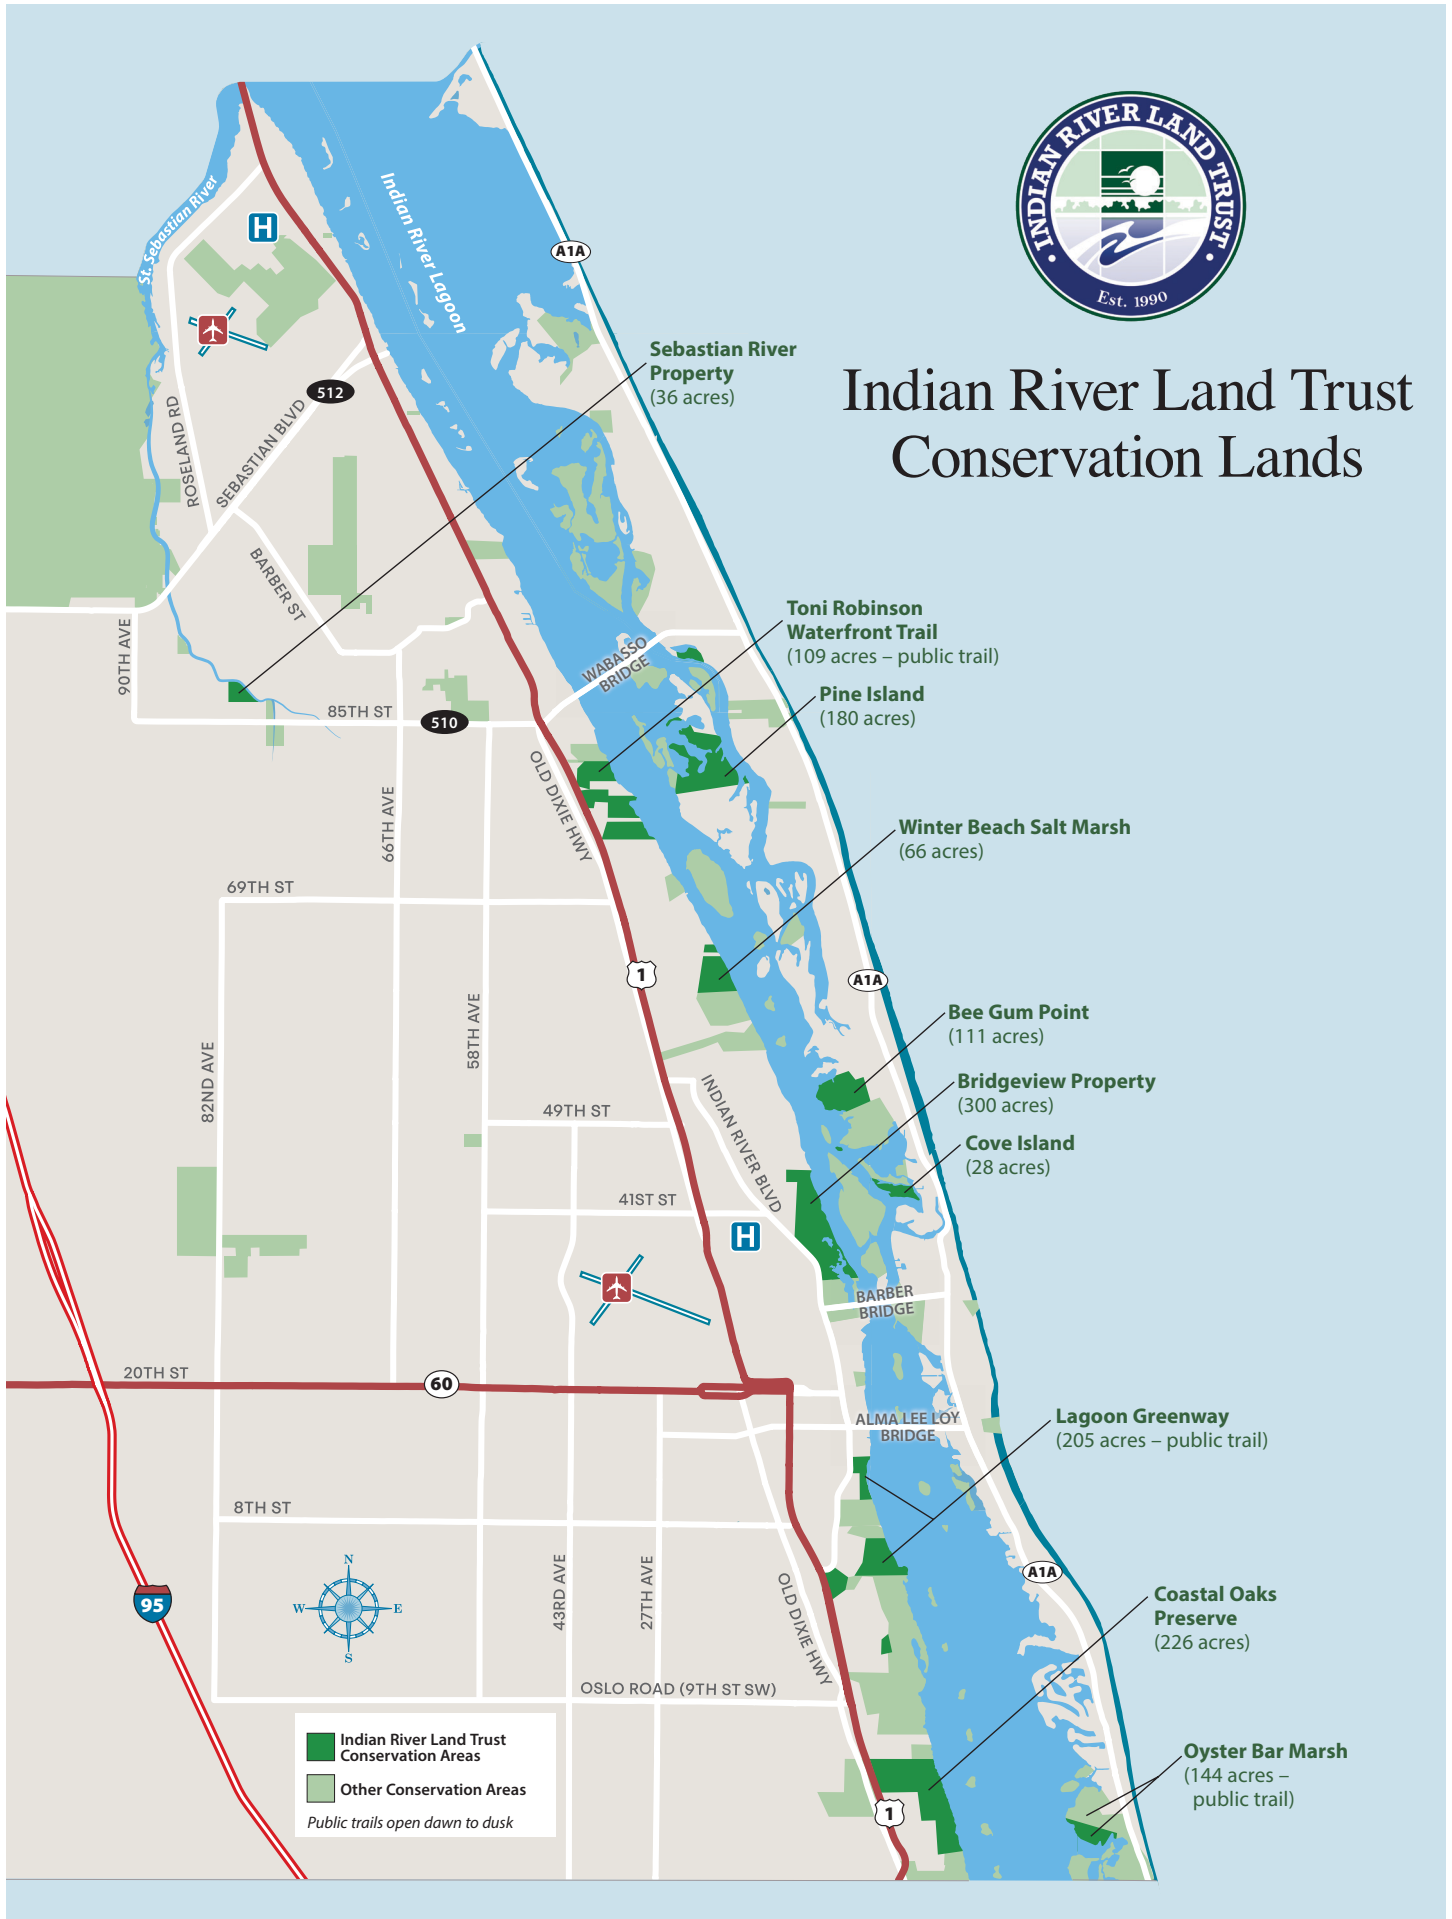

Indian River Land Trust Conservation Lands

Indian River Land Trust Conservation Areas
Other Conservation Areas
Public trails open dawn to dusk