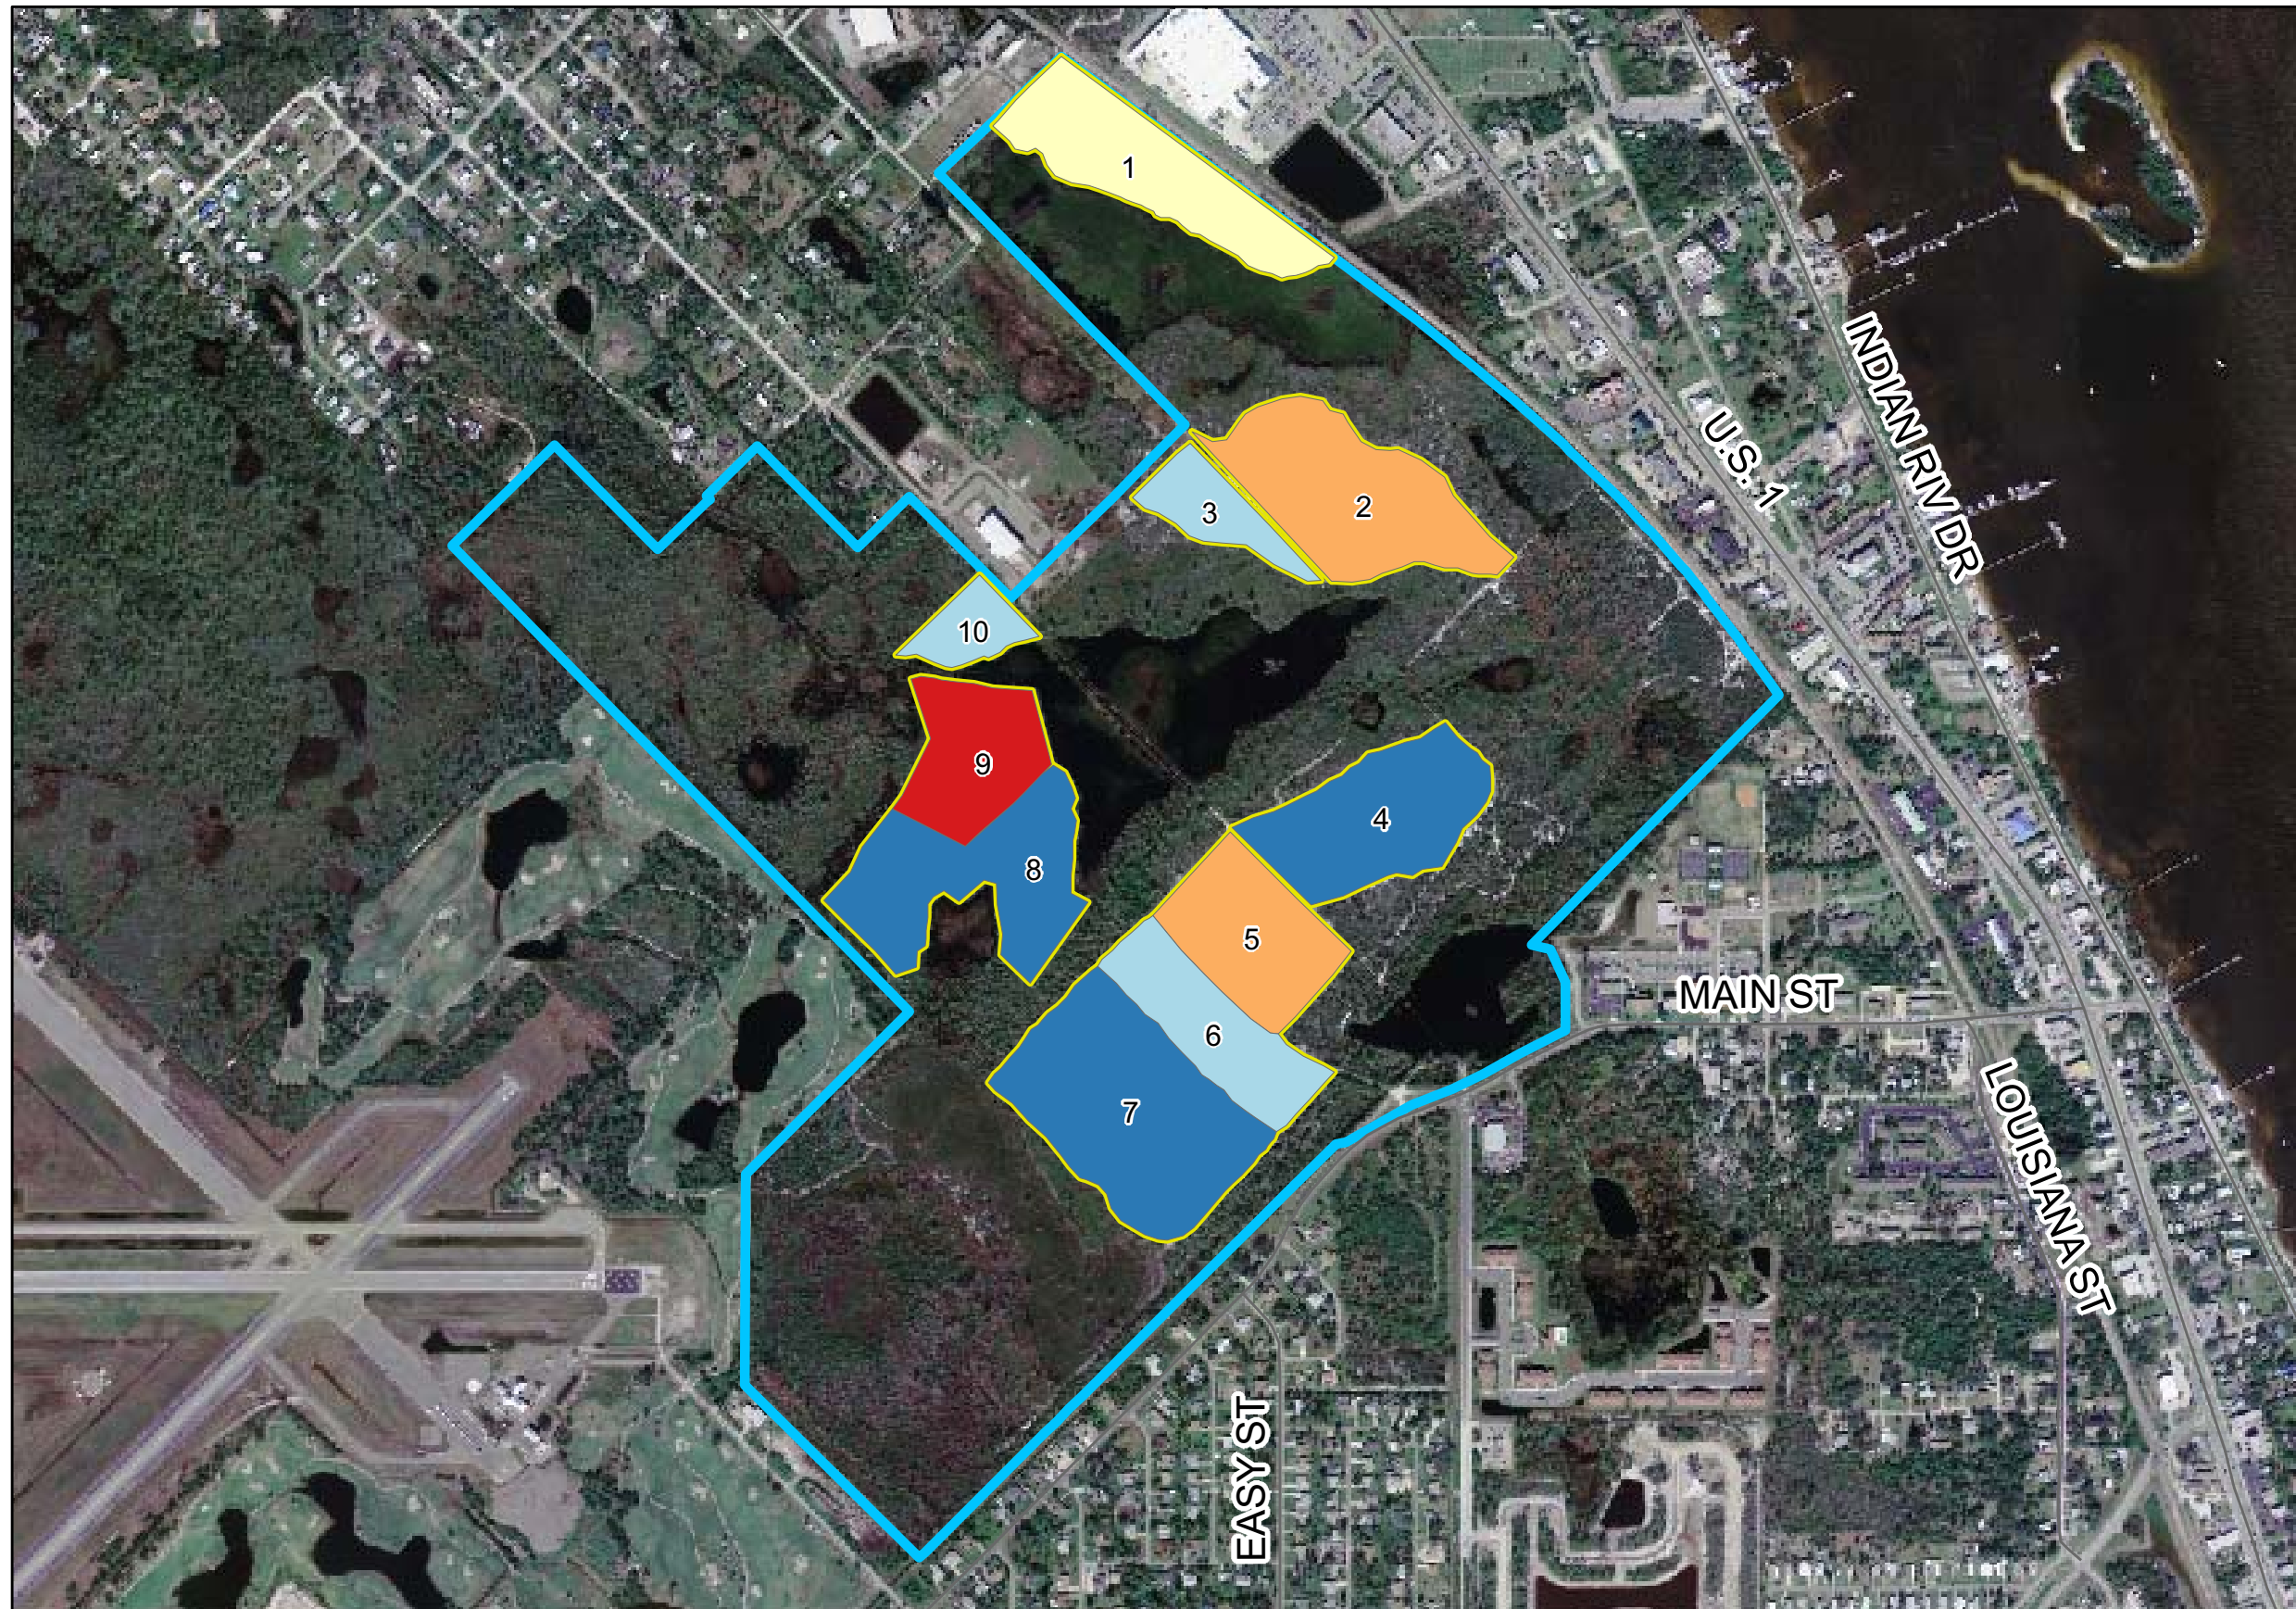

North Sebastian Conservation Area Gopher Tortoise Study

Legend

Gopher Tortoise Density

- 0.6 - 0.8 tortoises/acre
- 0.9 - 1.3 tortoises/acre
- 1.4 - 2.2 tortoises/acre
- 2.3 - 3.5 tortoises/acre
- 3.6 - 5.6 tortoises/acre

North Sebastian Conservation Area

Management Units

Major Roads

Imagery acquired December 2005

Map Created by CivaTerra, Inc.
May 24, 2007